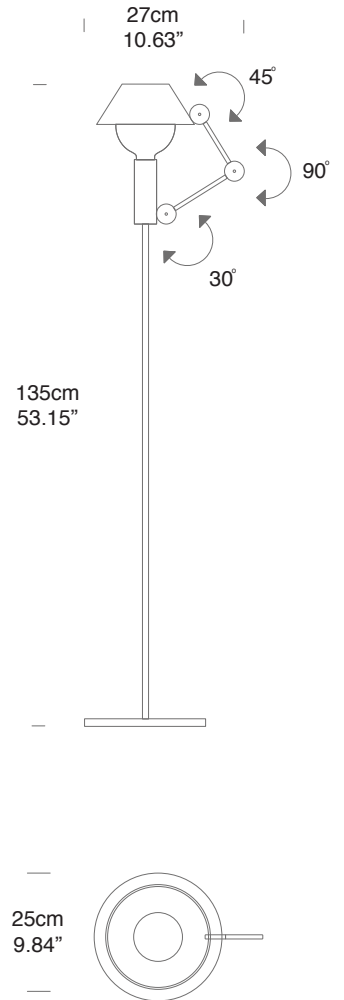

MR. LIGHT TALL

Javier Mariscal

CODE#

TYPE:

PROJECT NAME:

Table and floor lamp, with floating arm and body in matt black metal. Two-coloured diffuser, with matt white inner part, for a widespread light. Light output in the upper part can be reduced thanks to the hat covering.

SPECIFICATION SHEET

Luminart[®]

WWW.LUMINARTLIGHTING.COM

MR. LIGHT TALL

Javier Mariscal

CODE#

TYPE:

PROJECT NAME:

E27 FLUO/HALO

Lamping

Source	E27 $\tilde{\text{A}}$ 120mm bulb
Total power	42W
Emission	diffused
Voltage	120V
Materials	steel

Codes

MRL ENN 21

Structure

Diffuseur

Package

LxPxH (base)	39x28x150	(15.35x11.02x59.10")
Weight (base)	11kg	(24.2lbs)

SPECIFICATION SHEET

Luminart[®]

WWW.LUMINARTLIGHTING.COM