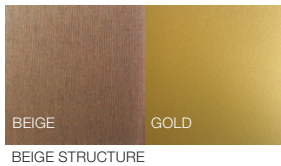

MEMORY

Wall

TYPE:

PROJECT NAME:

FINISH

WALL HR
AX035

WALL HL
AX036

SHADE: 6.7"X6.7"X5.3"H
WALLPLATE: 4.9" X 4.9"
1X60W MAX E12
CANDELABRA BASE
INCANDESCENT
1X13W E12
CANDELABRA BASE
LOW ENERGY

SHADE: 6.7"X6.7"X5.3"H
WALLPLATE: 4.9" X 4.9"
1X60W MAX E12
CANDELABRA BASE
INCANDESCENT
1X13W E12
CANDELABRA BASE
LOW ENERGY

Intertek

SPECIFICATION SHEET