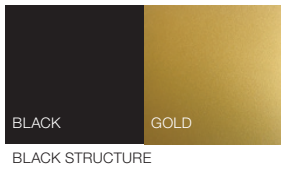

MEMORY

TYPE:

Wall

PROJECT NAME:

FINISH

WALL ONE
AX042

SHADE: 6.7"X6.7" X5.3"H
WALLPLATE: 4.7"X4.7"
1X60W MAX E12
CANDELABRA BASE
INCANDESCENT
1X13W E12
CANDELABRA BASE
LOW ENERGY

WALL TWO
AX043

SHADE: 6.7" X 6.7"X5.3"H
WALLPLATE: 4.7"X 4.7"
2X60W MAX E12
CANDELABRA BASE
INCANDESCENT
2X13W E12
CANDELABRA BASE
LOW ENERGY

Intertek

SPECIFICATION SHEET