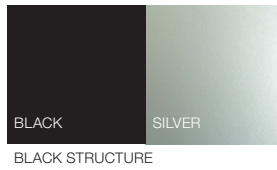

MEMORY

TYPE:

Wall

PROJECT NAME:

FINISH

WALL ONE
AX042

SHADE: 6.7"X6.7" X5.3"H
WALLPLATE: 4.7"X4.7"
1X60W MAX E12
CANDELABRA BASE
INCANDESCENT
1X13W E12
CANDELABRA BASE
LOW ENERGY

WALL TWO
AX043

SHADE: 6.7" X 6.7"X5.3"H
WALLPLATE: 4.7"X 4.7"
2X60W MAX E12
CANDELABRA BASE
INCANDESCENT
2X13W E12
CANDELABRA BASE
LOW ENERGY

Intertek

SPECIFICATION SHEET