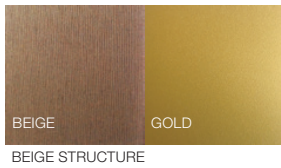

MEMORY

TYPE:

Wall

PROJECT NAME:

FINISH

WALL ONE
AX042

SHADE: 6.7"X6.7" X5.3"H
WALLPLATE: 4.7"X4.7"
1X60W MAX E12
CANDELABRA BASE
INCANDESCENT
1X13W E12
CANDELABRA BASE
LOW ENERGY

WALL TWO
AX043

SHADE: 6.7" X 6.7"X5.3"H
WALLPLATE: 4.7"X 4.7"
2X60W MAX E12
CANDELABRA BASE
INCANDESCENT
2X13W E12
CANDELABRA BASE
LOW ENERGY

Intertek

SPECIFICATION SHEET