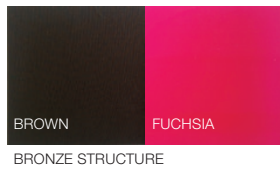

MEMORY

TYPE:

Wall

PROJECT NAME:

FINISH

WALL ONE
AX042

SHADE: 6.7"X6.7" X5.3"H
WALLPLATE: 4.7"X4.7"
1X60W MAX E12
CANDELABRA BASE
INCANDESCENT
1X13W E12
CANDELABRA BASE
LOW ENERGY

WALL TWO
AX043

SHADE: 6.7" X 6.7"X5.3"H
WALLPLATE: 4.7"X 4.7"
2X60W MAX E12
CANDELABRA BASE
INCANDESCENT
2X13W E12
CANDELABRA BASE
LOW ENERGY

Intertek

SPECIFICATION SHEET