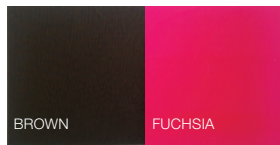

MEMORY

TYPE:

Wall

PROJECT NAME:

FINISH

BEIGE GOLD

BEIGE STRUCTURE

BEIGE WHITE

BEIGE STRUCTURE

BEIGE SILVER

BEIGE STRUCTURE

WALL S
AX028

SHADE: 6.7"X5.3"H
1X60W MAX E12
CANDELABRA BASE
INCANDESCENT
1X13W E12
CANDELABRA BASE
LOW ENERGY

WALL M
AX034

SHADE: 10.6" X9"H
1X60W MAX E26
MEDIUM BASE
INCANDESCENT
1X13W E26 MEDIUM
BASE LOW ENERGY

Intertek

BROWN GOLD

BRONZE STRUCTURE

BROWN FUCHSIA

BRONZE STRUCTURE

BROWN SILVER

BRONZE STRUCTURE

BLACK GOLD

BLACK STRUCTURE

BLACK FUCHSIA

BLACK STRUCTURE

BLACK SILVER

BLACK STRUCTURE

WHITE GOLD

WHITE STRUCTURE

WHITE FUCHSIA