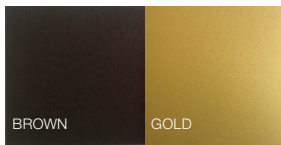

MEMORY

TYPE:

Wall

PROJECT NAME:

FINISH

BEIGE GOLD

BEIGE STRUCTURE

BEIGE WHITE

BEIGE STRUCTURE

BEIGE SILVER

BEIGE STRUCTURE

WALL S
AX028

SHADE: 6.7"X5.3"H
1X60W MAX E12
CANDELABRA BASE
INCANDESCENT
1X13W E12
CANDELABRA BASE
LOW ENERGY

WALL M
AX034

SHADE: 10.6" X9"H
1X60W MAX E26
MEDIUM BASE
INCANDESCENT
1X13W E26 MEDIUM
BASE LOW ENERGY

Intertek

BROWN GOLD

BRONZE STRUCTURE

BROWN FUCHSIA

BRONZE STRUCTURE

BROWN SILVER

BRONZE STRUCTURE

BLACK GOLD

BLACK STRUCTURE

BLACK FUCHSIA

BLACK STRUCTURE

BLACK SILVER

BLACK STRUCTURE

WHITE GOLD

WHITE STRUCTURE

WHITE FUCHSIA