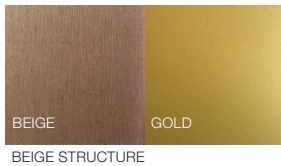

FINISH

MEMORY READING AX031

SHADE: 13"X13"X 9"H
BASE: 8.7X8.7
TOTAL HEIGHT: 59"
1X100W MAX E26
MEDIUM BASE
INCANDESCENT OR
1X23W MAX LOW
ENERGY

MEMORY XL AX038

SHADE: 26"X26"X17.7"H
BASE: 15.7" X 15.7"
TOTAL HEIGHT: 78.7"
1X100W MAX E26
MEDIUM BASE
INCANDESCENT OR
1X23W MAX LOW
ENERGY

MEMORY BIG AX023

SHADE: 12.9"X12.9"X9"H
BASE: .8.7"X8.7"
TOTAL HEIGHT: 67"
1X100W MAX E26
MEDIUM BASE
INCANDESCENT OR
1X23W MAX LOW
ENERGY

MEMORY XXL AX032

SHADE: 39.3"X39.3"X23.6"H
BASE: 25.6"X25.6"
TOTAL HEIGHT: 100"
2X150W MAX
E26 MEDIUM
BASE INCANDESCENT
OR 2X40W MAX LOW
ENERGY

SPECIFICATION SHEET