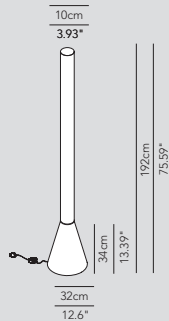

TECHNICALS

FINISHES

BODY

white

orange yellow

DIFFUSER

gun metal grey

opal satined white

INDOOR

MYIEPT190M01 — white

OUTDOOR

MYOEPT190M01 — white

→ ø 32 × h 192 cm

lampada da terra, floor lamp, lampadaire, Stehleuchte, lámpara de pie

∅ 1 × strip Led 72W 24V (5780 lm)

Indoor 2700K

Outdoor 3000K

+

MYBEDD190M00

*accessorio per versione PUSH DIM/
DIM DALI, accessory for PUSH DIM/
DIM DALI version*

INDOOR IP 31
OUTDOOR IP 65

Intertek