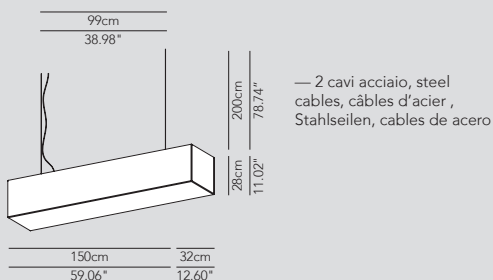

TECHNICALS

FINISHES

white

- > Altri colori a richiesta per quantitativi minimi di fornitura.
- > Different colours on demand for minimum quantities for supplies.
- > Autres couleurs sur demande selon quantitatif minimum.
- > Andere Farben auf Anfragen, ab Mindeststückzahl.
- > Otros colores bajo demanda, para cantidades minimas de pedido.