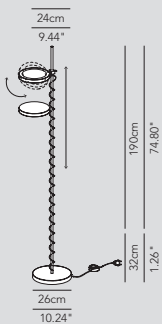

TYPE:

PROJECT NAME:

INFO

— Floor lamp with adjustable and variable height lampshade. Painted metal diffuser available in different colours.

INDOOR

L82EASEPT190G01 — white

→ ø 39 × h 190 cm

lampada da terra, floor lamp, lampadaire, Stehleuchte, lámpara de pié

⊙ 1 × modulo LED 18W 3000K (1.400 lm)

+

L82EASEDD190M00

accessorio per versione PUSH DIM/DIM DALI, accessory for PUSH DIM/DIM DALI version

INDOOR IP 20

FINISHES

DIFFUSER AND BASE

SPECIFICATION SHEET