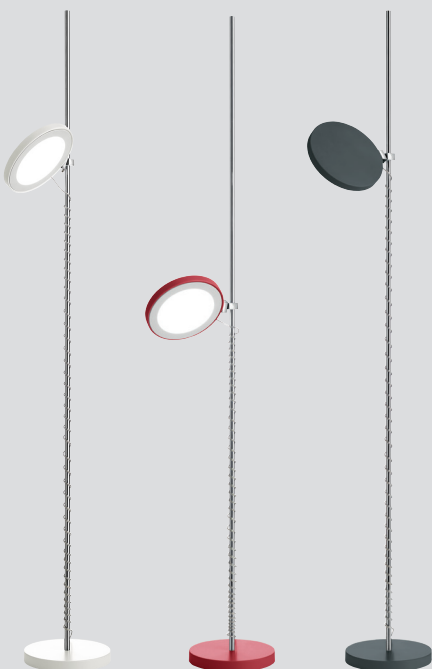

TYPE:

PROJECT NAME:

INFO

— Floor lamp with adjustable and variable height lampshade. Painted metal diffuser available in different colours.

INDOOR

L82EASEPT190G01 — white

→ ø 39 × h 190 cm

lampada da terra, floor lamp, lampadaire, Stehleuchte, lámpara de pié

⊙ 1 × modulo LED 18W 3000K (1.400 lm)

+

L82EASEDD190M00

accessorio per versione PUSH DIM/DIM DALI, accessory for PUSH DIM/DIM DALI version

INDOOR IP 20

FINISHES

DIFFUSER AND BASE

SPECIFICATION SHEET