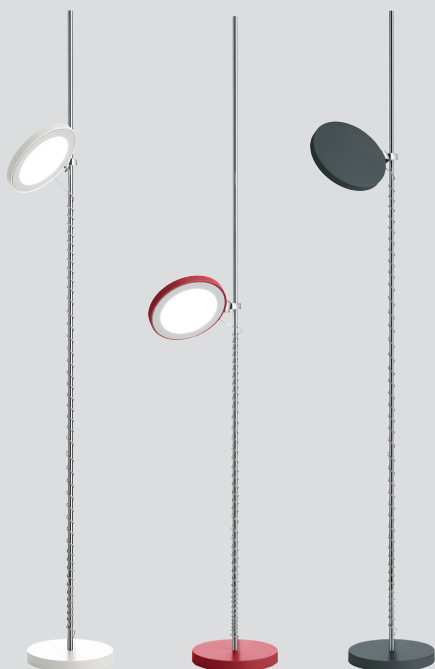

TYPE:

PROJECT NAME:

INFO

EASEPT190G01 — WHITE
EASEPT190G02 — STRAWBERRY
EASEPT190G01 — GUN METAL GREY

— Lampada da terra con diffusore orientabile e scorrevole sull'asta. Struttura metallica verniciata in più colori.

— Floor lamp with adjustable and variable height lampshade. Painted metal diffuser available in different colours.

— Lampadaire avec diffuseur orientable et variable en hauteur. Structure métallique en différentes couleurs.

INDOOR

EASEPT190G01 — white

→ ø 39 × h 190 cm

lampada da terra, floor lamp, lampadaire, Stehleuchte, lámpara de pie

⊙ 1 × modulo LED 18W 3000K (1.400 lm)

+

EASEDD190M00

accessorio per versione PUSH DIM/DIM DALI, accessory for PUSH DIM/DIM DALI version

INDOOR IP 20

Intertek

TECHNICALS

FINISHES

DIFFUSER AND BASE

white

gun metal grey

orange yellow