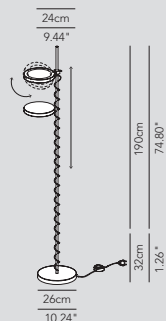

TECHNICALS

FINISHES

DIFFUSER AND BASE

white

gun metal grey

orange yellow

pastel green

strawberry

chrome

STEM