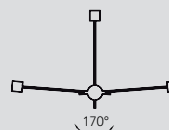

— Ceiling lamp with the possibility of rotation on the axis of 170° and adjustable diffuser. Structure in white or matt black painted metal with aluminium lampshade. Wiring cable in the same color as the structure. Designed for double switching.

INDOOR

DEJEPL095G01 — white

DEJEPL095 G02 — black

→ 95 × 10 × h 70 cm – kg. 4

DEJEPL165G01 — white

DEJEPL165G02 — black

→ 165 × 10 × h 70 cm – kg. 5

*lampada da soffitto, ceiling lamp,
plafonnier, Deckenleuchte, plafón*

⌀ 2 × E27 R80 42W HES

⌀ 2 × E27 70W HES

⌀ 2 × E27 20W fluo

⌀ 2 × E27 LED

⌀ 2 × E27 R90 LED 12W

INDOOR IP 20

Intertek

TECHNICALS