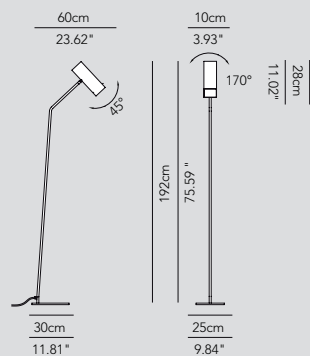

Dejavù

TYPE:

PROJECT NAME:

INFO

INDOOR

/ DEJEPT192G01 white

DEJEPT192G02 black

→ 23 × 60 × h 192 cm

*lampada da terra, floor lamp,
lampadaire, Stehleuchte,
lámpara de pié*

INDOOR IP 20

Intertek

⊕ 2 × E27 R80 42W HES

⊕ 2 × E27 70W HES

⊕ 2 × E27 20W fluo

⊕ 2 × E27 LED

⊕ 2 × E27 R90 LED 12W

— Floor lamp with rotating lampshade and double light switch. Black wiring cable. Structure in white or matt black painted metal, lampshade in aluminium.

FINISHES

white

black