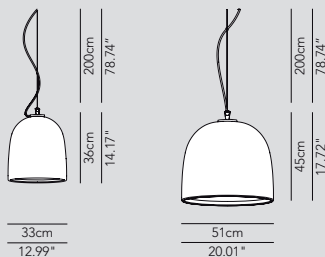

TECHNICALS

FINISHES

white

orange

red

fuchsia

grass green

turquoise

deep grey

** cable on measure

* on demand