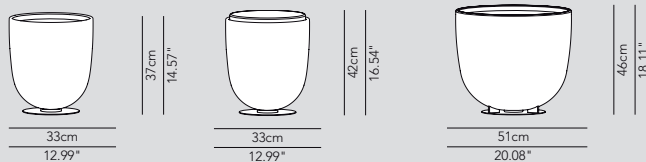

FINISHES

white

orange

red

fuchsia

grass green

turquoise

deep grey

* on demand