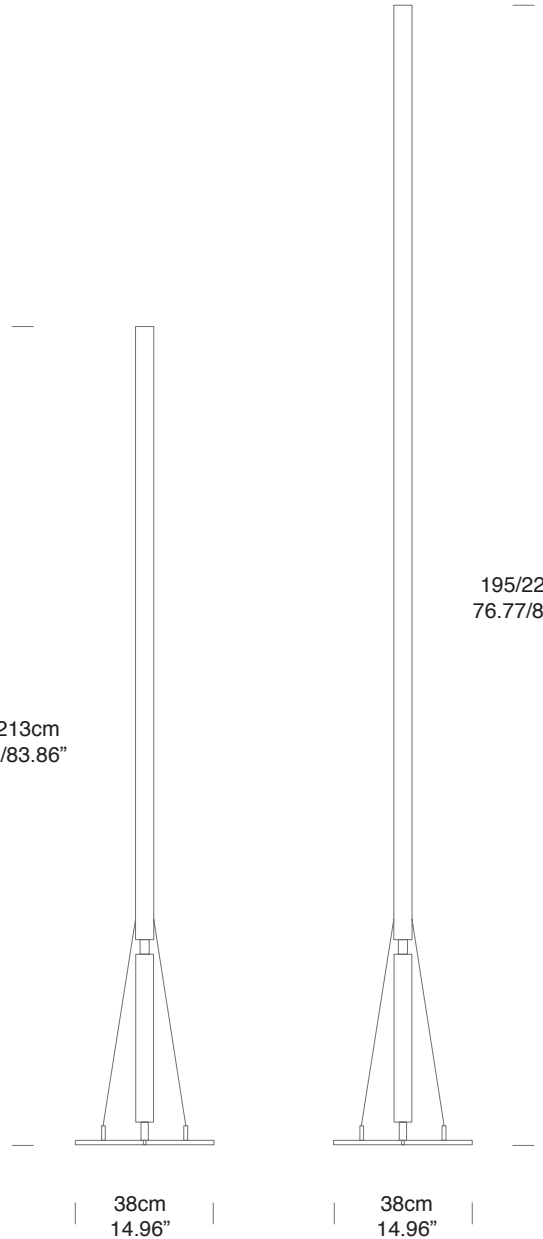

183/213cm  
72.05/83.86"

195/225cm  
76.77/88.58"

SPECIFICATION SHEET

**Luminart**<sup>®</sup>

WWW.LUMINARTLIGHTING.COM

183/213cm  
72.05/83.86"

195/225cm  
76.77/88.58"

38cm  
14.96"

38cm  
14.96"

SPECIFICATION SHEET

**Luminart**<sup>®</sup>

WWW.LUMINARTLIGHTING.COM

### Structure

183/213cm  
72.05/83.86"

195/225cm  
76.77/88.58"

SPECIFICATION SHEET

**Luminart®**

WWW.LUMINARTLIGHTING.COM