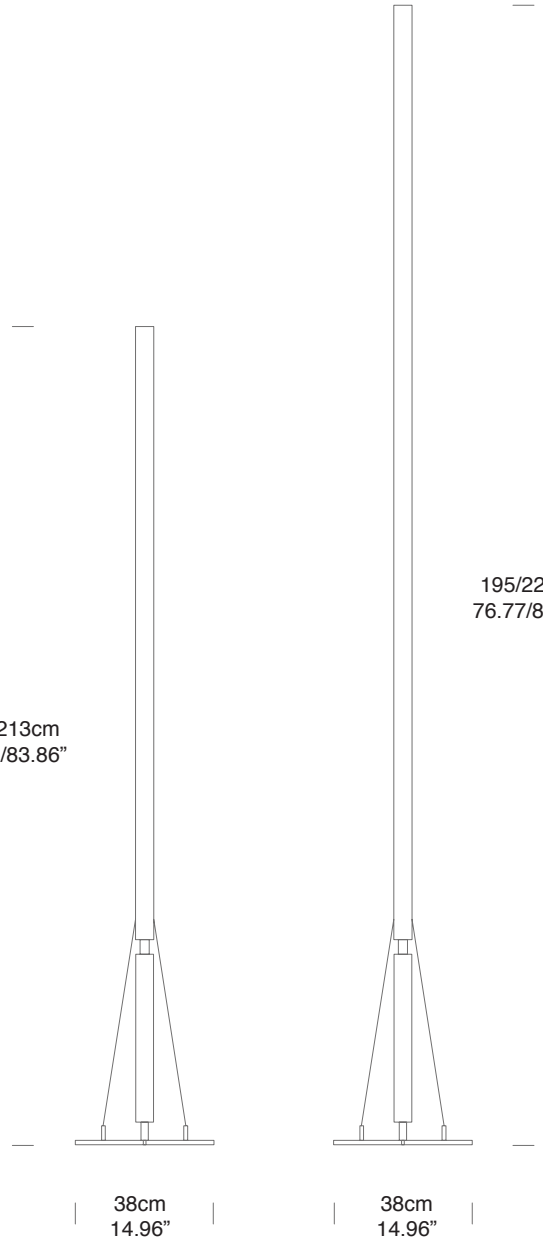

### Structure

### Package

|                  |           |                     |
|------------------|-----------|---------------------|
| LxPxH (parcel)   | 38x45x5   | (14.96x17.72x1.97") |
| Weight           | 5.4kg     | (11.88lbs)          |
| LxPxH (parcel 2) | 240x10x10 | (94.49x3.94x3.94")  |
| Weight           | 3.8kg     | (8.36lbs)           |

183/213cm  
72.05/83.86"

195/225cm  
76.77/88.58"

SPECIFICATION SHEET

**Luminart**<sup>®</sup>

WWW.LUMINARTLIGHTING.COM

183/213cm  
72.05/83.86"

195/225cm  
76.77/88.58"

38cm  
14.96"

38cm  
14.96"

SPECIFICATION SHEET

**Luminart**<sup>®</sup>

WWW.LUMINARTLIGHTING.COM