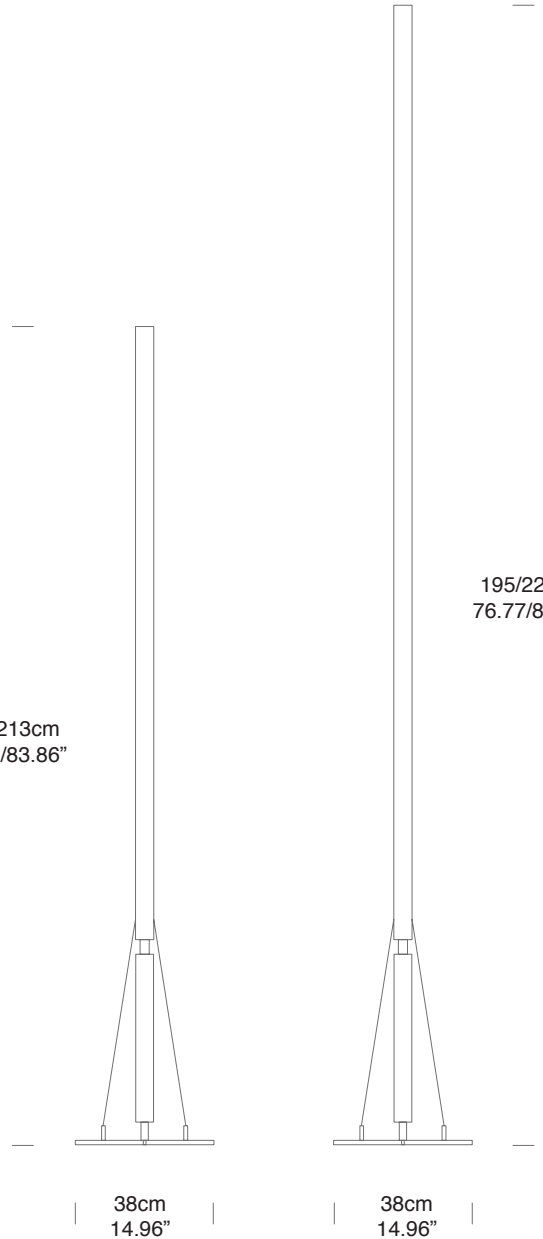

183/213cm  
72.05/83.86"

195/225cm  
76.77/88.58"

38cm  
14.96"

38cm  
14.96"

SPECIFICATION SHEET

**Luminart**<sup>®</sup>

WWW.LUMINARTLIGHTING.COM

183/213cm  
72.05/83.86"

195/225cm  
76.77/88.58"

SPECIFICATION SHEET

**Luminart®**

WWW.LUMINARTLIGHTING.COM

### Structure

183/213cm  
72.05/83.86"

195/225cm  
76.77/88.58"

SPECIFICATION SHEET

**Luminart**<sup>®</sup>

WWW.LUMINARTLIGHTING.COM