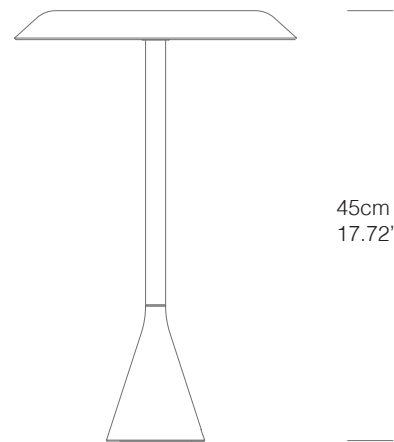

PANAMA

Euga Design

CODE#

TYPE:

PROJECT NAME:

Table lamp with LED sources for a widespread lighting, suitable for domestic and working places. Aluminium structure, polycarbonate diffuser with anti-glare treatment. Available in two versions: Panama, white or black and Panama Mini, white, black or red.

SPECIFICATION SHEET

PANAMA

Euga Design

CODE#

TYPE:

PROJECT NAME:

LED

Lamping

Source	LED board
Total power	20W
Emission	down, diffused
Voltage	120V
Color temperature	3000K
Luminous flux	2000lm
Typ cri	83
Energy class	A+
Materials	aluminium

Codes

PAN LWW 11
PAN LNN 11

Structure

Diffuseur

Package

LxPxH (base)	40x40x50	(15.75x15.75x19.69")
Weight (base)	4kg	(8.8lbs)

35cm
13.78"