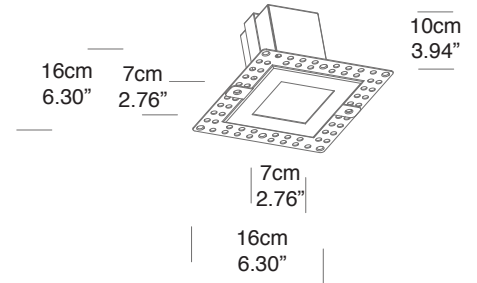

HALO/LED

Lamping

Source	GU10, QR 50
Total power	50W
Emission	diffused
Voltage	120V
Dimensions	160x160x120
Materials	Aluminium/plexiglass opal

Codes

ISI HWW 64

Structure

Diffuseur

SPECIFICATION SHEET