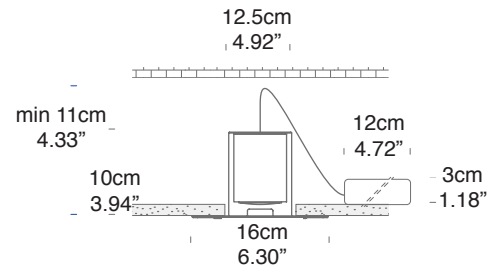

HALO/LED

Lamping

Source	GU10, QR 50
Total power	50W
Emission	diffused
Voltage	120V
Dimensions	160x160x120
Materials	Aluminium/plexiglass opal

Codes

ISI HWW 64

Structure

Diffuseur

SPECIFICATION SHEET