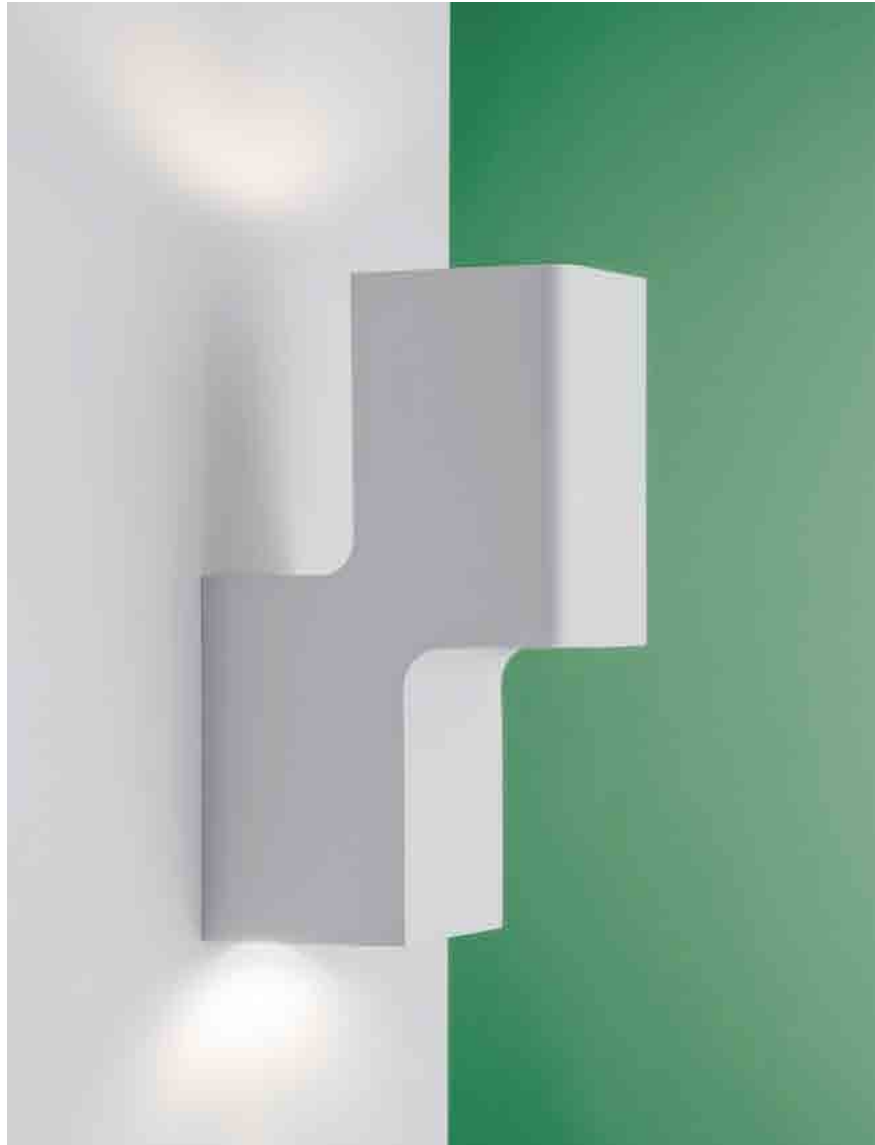

# DOUBLE SPARKLE

NEMO STUDIO

CODE#

TYPE:

PROJECT NAME:

Wall fixture, double output, in white liquid painted matt metal.  
Available with two E27 sources, that allow the use of fluorescent, LED or halogen bulbs.

## WALL E27 LED/HALO/FLUO

### Structure

white