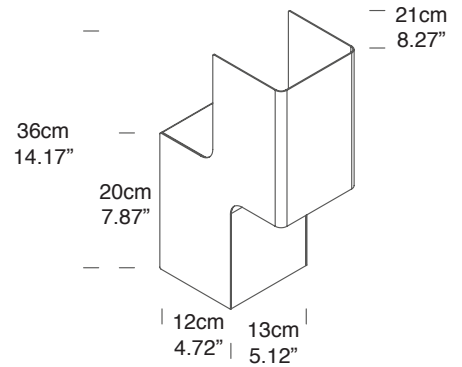

### Lamping

Source	E27
Total power	2 x 150W
Emission	Up and Down direct
Dimming	dimnable
Voltage	120V
Dimensions	480x230x100
Materials	Aluminium

### Diffuseur

10cm  
3.94"

SPECIFICATION SHEET

**Luminart®**

WWW.LUMINARTLIGHTING.COM