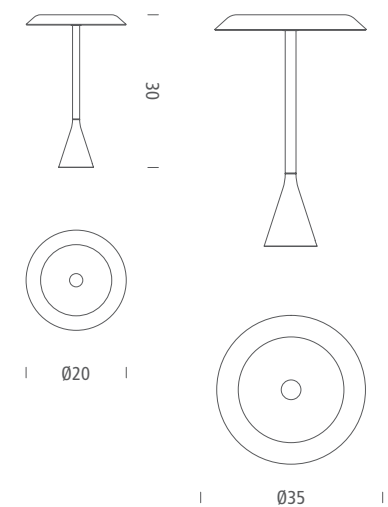

PANAMA BLACK, PANAMA MINI WHITE

	TABLE LED		MINI TABLE LED	
source	LED board		LED board	
emission	down, diffused		down, diffused	
max power	20W		9W	
CCT	3000K		3000K	
lighting output	2000lm		1225lm	
typ cri	83		83	
tension	230V		110/230V	
energy class	A+		A+	
FINISHING	code	structure	code	structure
black	PAN LNN 11	●	PNM LNN 11	●
white	PAN LWW 11	○	PNM LWW 11	○
red	-		PNM LRR 11	●