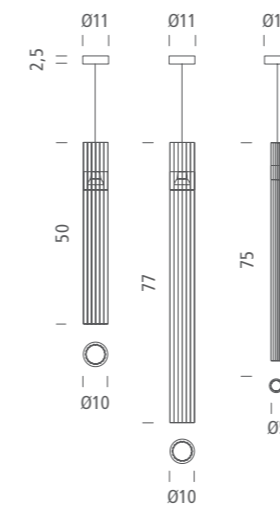

ILIUM

Foster+Partners

PENDANT LED	
source	LED board
emission	downlight
max power	6W
CCT	3000K
lighting output	980lm
typ cri	85
switching	-
tension	110/230V
energy class	A+
note	cable lenght max 3m, special configuration on request
FINISHING	code structure
75CM	ILI LHC 51 ●

PENDANT E27 FLUO/LED/HALO	
source	E27 halo par20 bulb suggested
emission	downlight, flood
max power	50W
switching	dimnable, according to the bulb
tension	230V
energy class	-
note	cable lenght max 3m
FINISHING	code structure
77CM	ILI HHC 51 ●
50CM	ILI HHC 52 ●